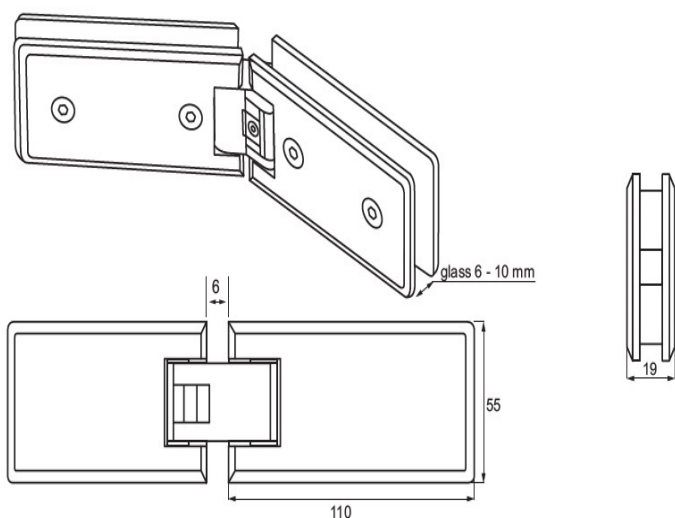

PRODUCT SHEET

Description:

Shower Hinge "Linz", 135DG, Polished Brass, Glass/Glass, 6-10 mm Glass Thickness, W/15DG Angle Adjustment Function & 15DG, Return Function, Brass Material, Rectangular Shape, W/Chamfered Edges

Item number:

15.26.735-8

Units	Box	Carton	HS Code	Barcode
Pcs.	1	10	8302100090	
				5704866505161

SISO A/S

Mileparken 11
DK-2740 Skovlunde
Denmark
VAT: DK 24786013

Phone +45 45 830 900

www.siso.dk
siso@siso.dk

Danske Bank
Nytorv Branch
Copenhagen
SWIFT: DABADKKK

Account no.
4180 3112 112936
IBAN Account
DK7230003112112936